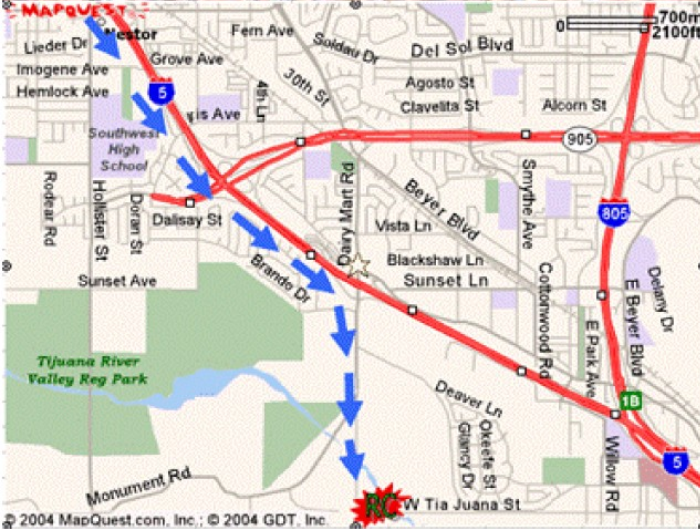

2017 Swap Meet

San Diego County Association of Model Clubs

Sellers: \$5.00
Buyers free admission

Bring your current AMA card and fly after the meet

Saturday
Time: 07:00AM-12:00PM
No Prior Entry!

August 19, 2017

Sponsored by the Chula Vista Model & Radio Control Club

Contacts: Walter Kramer (619) 942-8871
Jonathan Fry (619) 874-0115

Lon.32.545063 and Lat.-117.064884

TAKE INTERSTATE 5 SOUTH, EXIT DAIRYMART ROAD, GO SOUTH (RIGHT), CONTINUE JUST PAST THE BRIDGE AND TURN LEFT (LOOK FOR CLUB SIGNAGE).